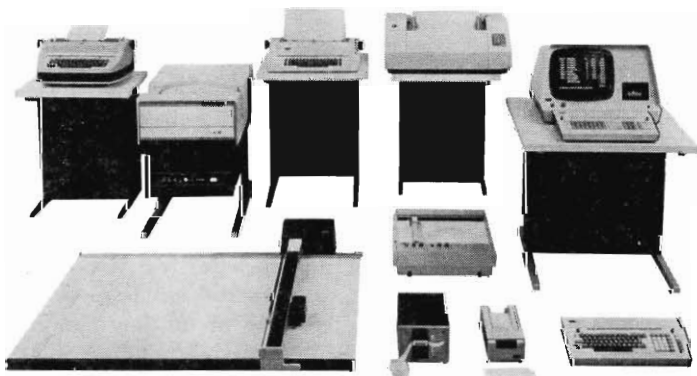

Even if you call the Wang System 2200 a small system... you have to admit it's a big idea.

- ☐ Please send literature
- ☐ Please have your representative phone me: _____

Name _____ Title _____

Company _____

Address _____

City _____

State _____ Zip _____

Wang Laboratories, Inc.,
836 North St., Tewksbury, Ma. 01876, Tel. (617) 851-4111

SA-9